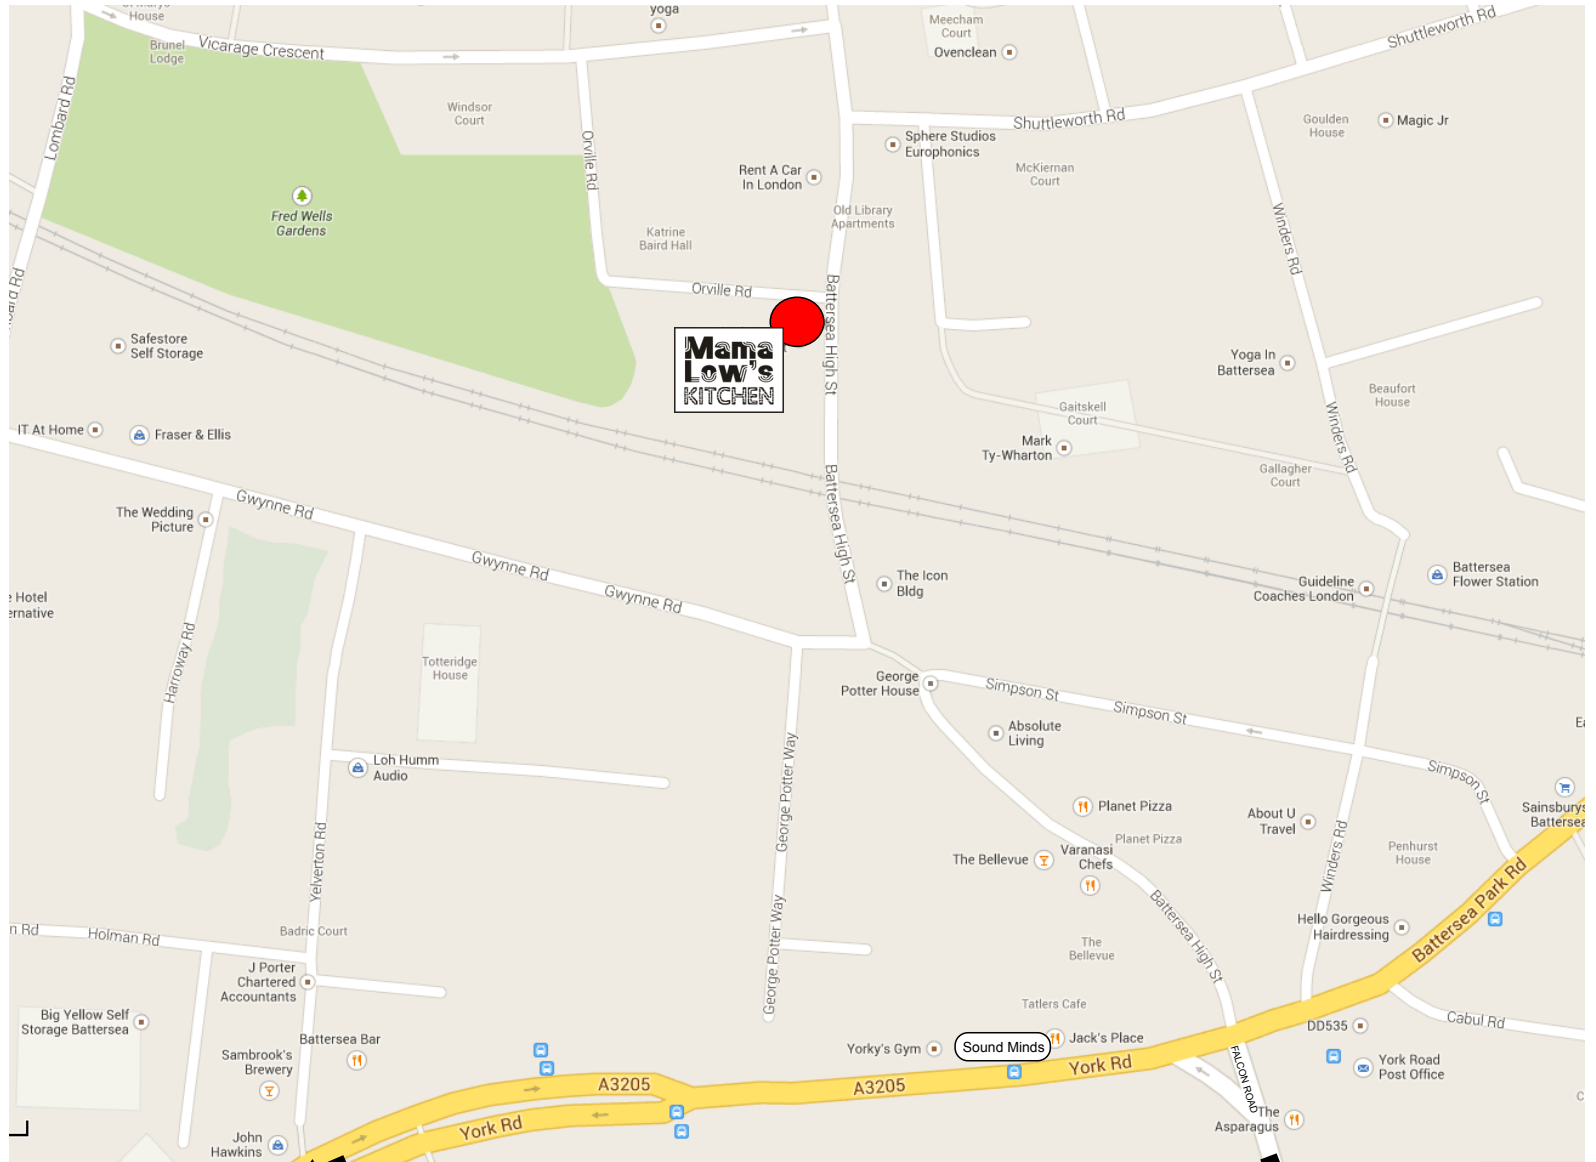

Every Friday
11.00 a.m. - 3.30 p.m.

Katherine Low Settlement
108 Battersea High St.
LONDON
Sw11 3HP

at the corner of Orville Road
the entrance is on Orville Road

Coral Hines and Amy Daniel
can be contacted via Sound
Minds on
020 7207 7186

Lunch at Mama Lows is £2
served at 12.30 p.m.

Otherwise there is no charge
for using the drop in

to Wandsworth

to Clapham Junction